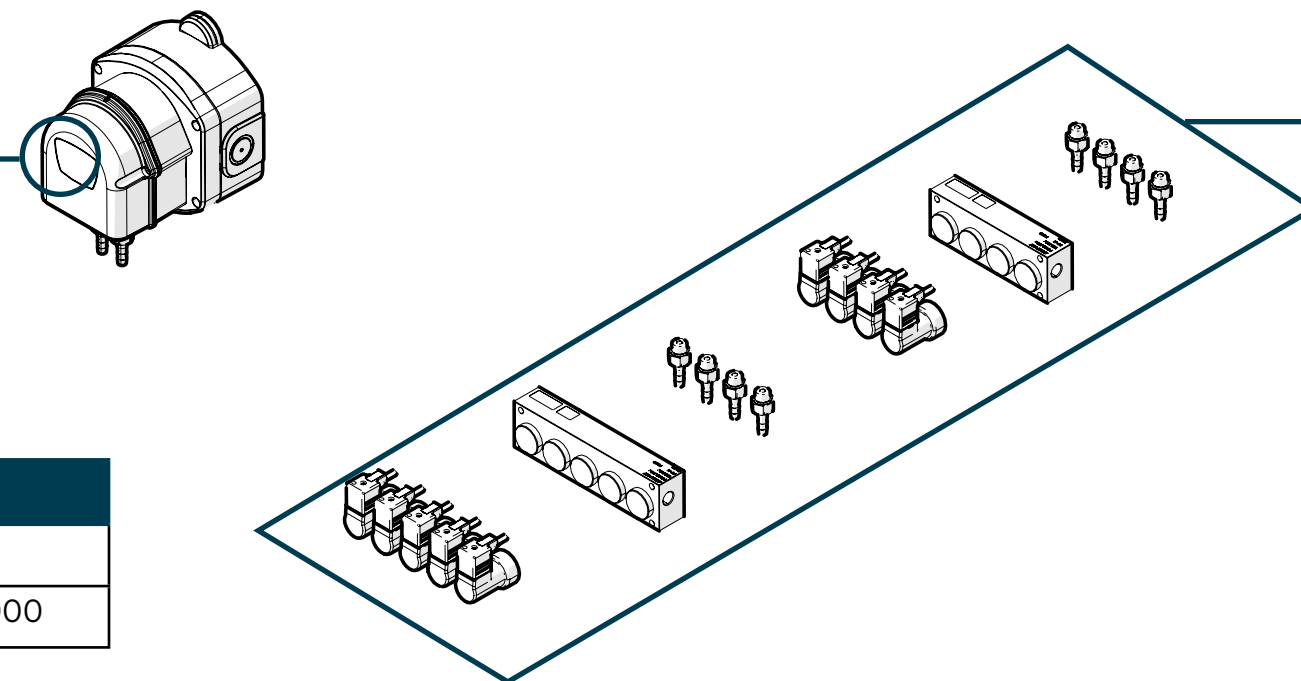

Pumps	
Part Desc.	Part No.
Brightlogic pump replacement set for MP2 units	SR50300000