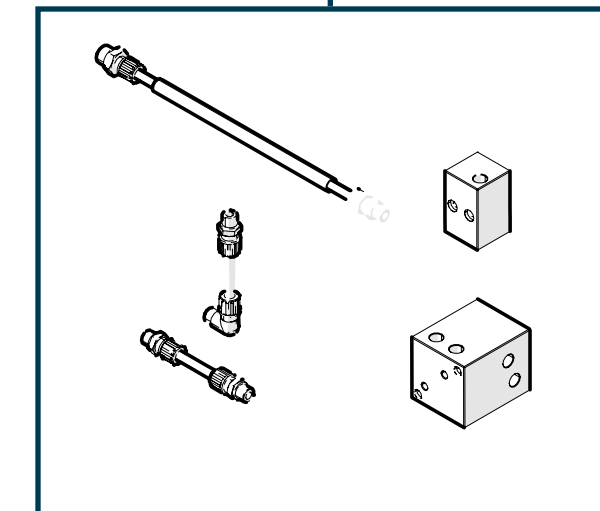

Multiplex 2 Pro (Electric) Unit Spares

Control Cabinet	
Part Desc.	Part No.
Raspberry compute module on motherboard with flash replacement set	SB00100000S
Weintek 3072xH2 HMI replacement	SR00100000
Rodman Buzzer 24VCC replacement	SR00100001
Emergency stop push-button replacement	SR00100002
Push-buttons set replacement	SR00100000S
Fuse holder connector set replacement	SR00100025S
Weidmuller PRO ECO Power Supply 5A replacement	SR00100032
IDPN breaker 1P+N C 6A replacement	SR00100033
Weintek Expansion module 24 I- 16 O replacement	SR00100034
Weintek Output module (8 R O) replacement	SR00100067
Wifi antenna dual band and cable replacement	SR0050000S
Main switch 230V 11.5A replacement	SR00100045
RJ45 pass-through connector replacement MP2	SR00100016
1m Grey UTP cable C-5E replacement	SR00100035
2m Grey UTP cable C-5E replacement	SR00100036
TRS relay 24VDC 1 contact (Replacement)	SR00100068

Flow Meter	
Part Desc.	Part No.
PNP Hall effect flow sensor SE30	SR00300002
Paddle wheel for flow meter SE30	SR00300001
Set for the SE30 Flow meter base	SP007BW0007S

Tubing & Connectors	
Part Desc.	Part No.
PP Internal elbow symmetric (Replacement)	SP007BW0010
PP Internal Block parallel (Replacement)	SP007BW0011
Set of 2 PP Clamp for Tube PN16	SP007BW0030S
Set of 4 straight PP fittings 3/8 - T10-12	SR00900005S
Set of 4 Elbow PP Fitting 3/8 T10-12	SR00900006S
1m PTFE Tube (10x12)	SC00900000