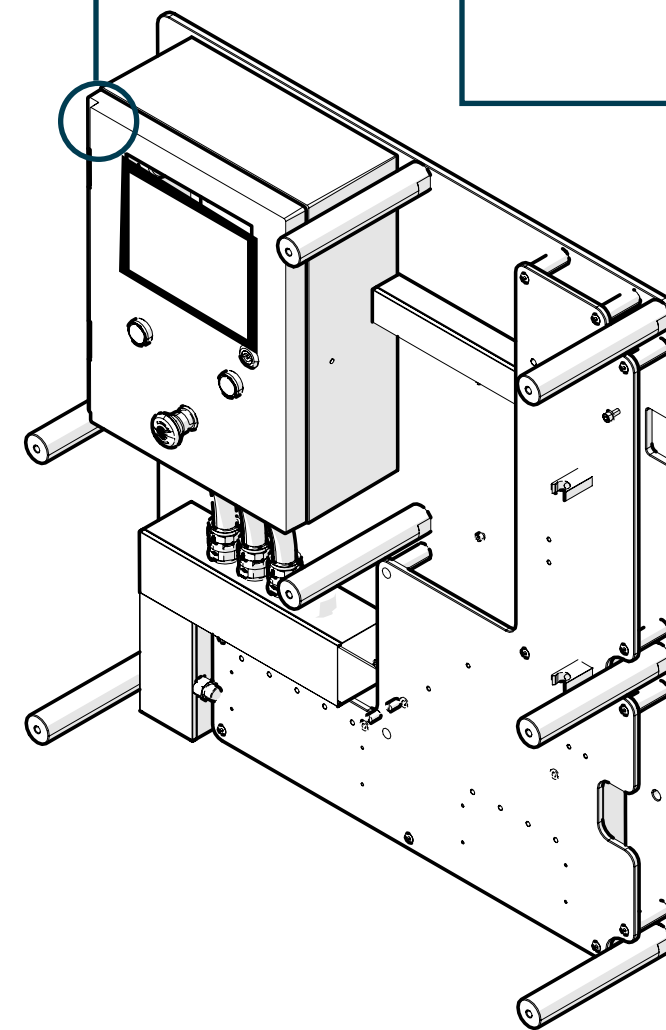

Multiplex 2 Pro (Electric) Unit Spares

Control Cabinet	
Part Desc.	Part No.
Raspberry compute module on motherboard with flash replacement set	SB00100000S
Weintek 3072xH2 HMI replacement	SR00100000
Rodman Buzzer 24VCC replacement	SR00100001
Emergency stop push-button replacement	SR00100002
Push-buttons set replacement	SR00100000S
Fuse holder connector set replacement	SR00100025S
Weidmuller PRO ECO Power Supply 5A replacement	SR00100032
IDPN breaker 1P+N C 6A replacement	SR00100033
Weintek Expansion module 24 I- 16 O replacement	SR00100034
Weintek Output module (8 R O) replacement	SR00100067
Wifi antenna dual band and cable replacement	SR0050000S
Main switch 230V 11.5A replacement	SR00100045
RJ45 pass-through connector replacement MP2	SR00100016
1m Grey UTP cable C-5E replacement	SR00100035
2m Grey UTP cable C-5E replacement	SR00100036
TRS relay 24VDC 1 contact (Replacement)	SR00100068

Flow Meter	
Part Desc.	Part No.
PNP Hall effect flow sensor SE30	SR00300002
Paddle wheel for flow meter SE30	SR00300001
Set for the SE30 Flow meter base	SP007BW0007S

Tubing & Connectors	
Part Desc.	Part No.
PP Internal elbow symmetric (Replacement)	SP007BW0010
PP Internal Block parallel (Replacement)	SP007BW0011
Set of 2 PP Clamp for Tube PN16	SP007BW0030S
Set of 4 straight PP fittings 3/8 - T10-12	SR00900005S
Set of 4 Elbow PP Fitting 3/8 T10-12	SR00900006S
1m PTFE Tube (10x12)	SC00900000