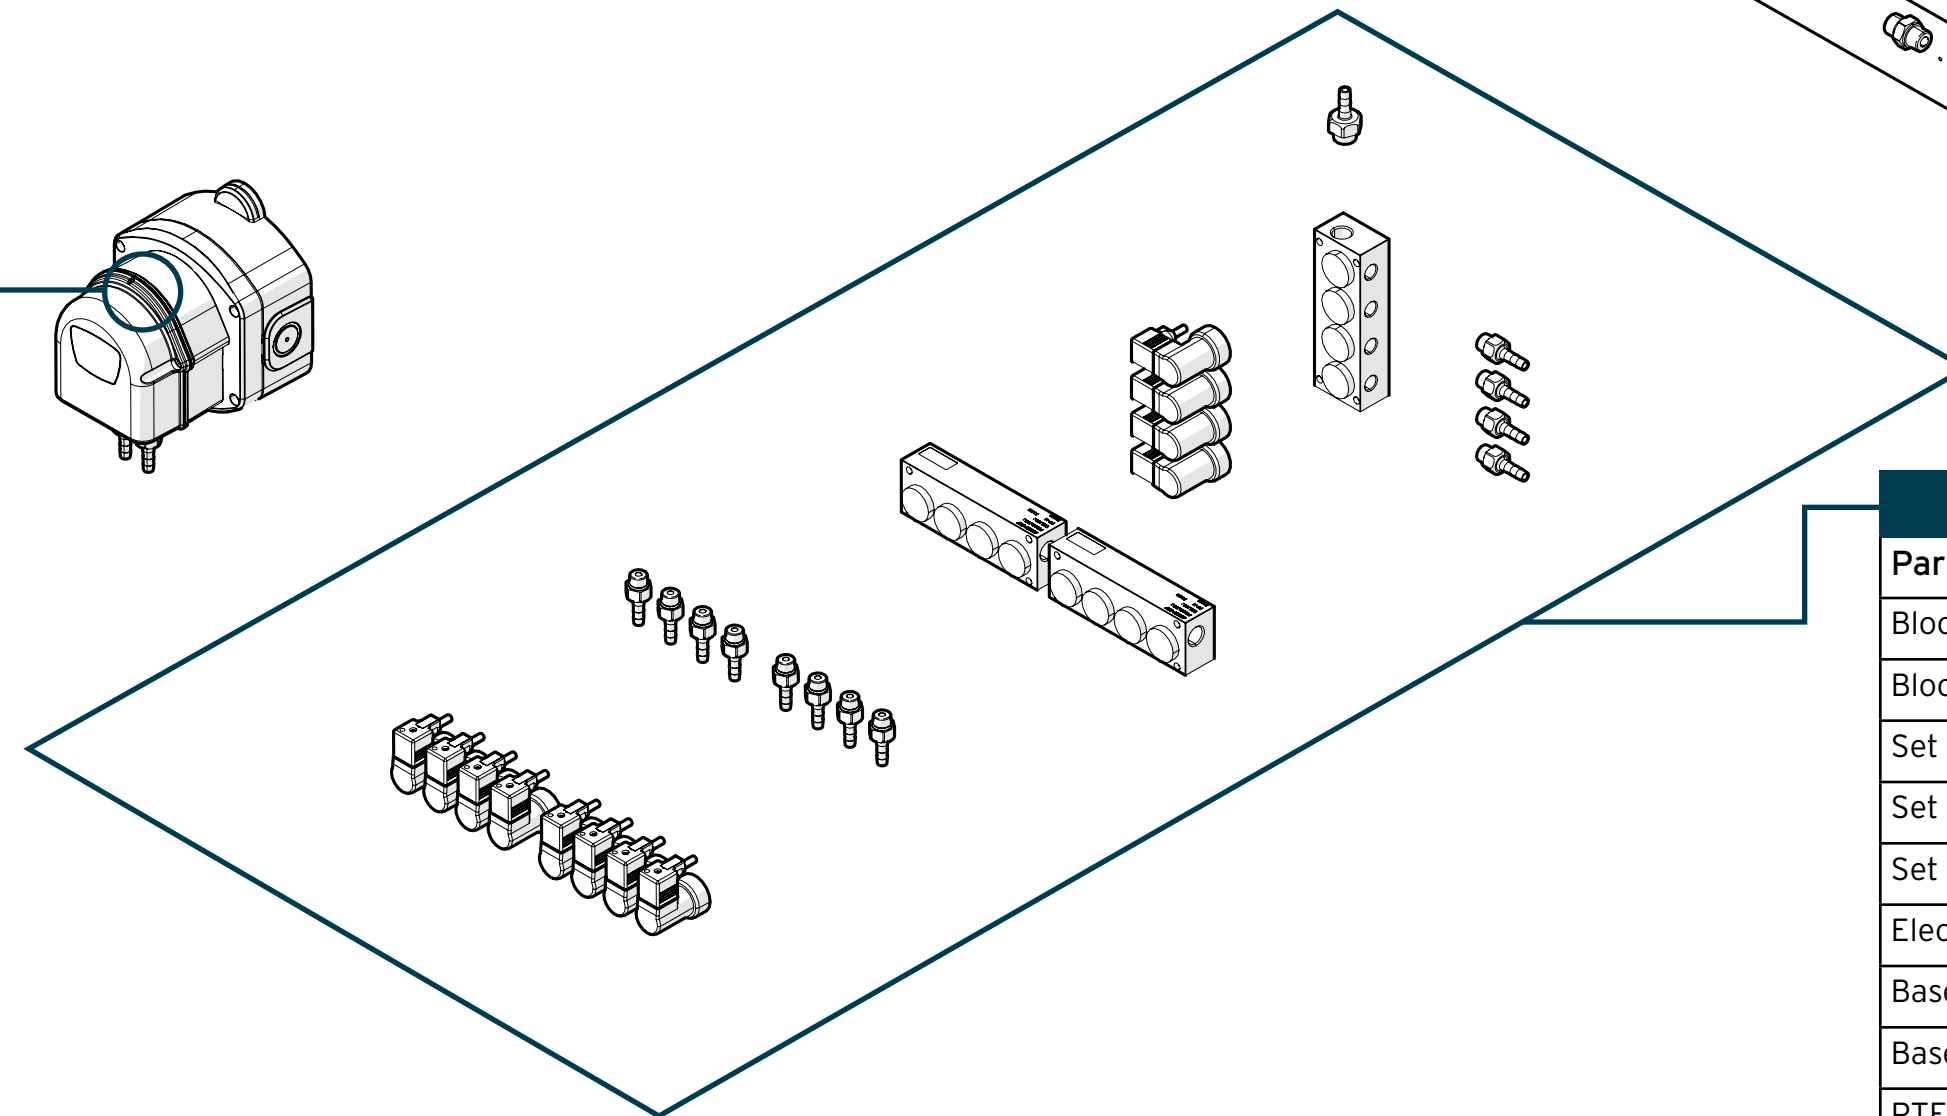

# Multiplex 1 Unit Spares

Control Cabinet	
Part Desc.	Part No.
Green switch 30x22mm 250VAC (Replacement)	SR00100076
Rodman mini-Buzzer 24VDC (Replacement)	SR00100078
Set of Yellow push button (MP1 Replacement)	SR00100079
RJ45 pass-through connector (EATON) Replacement	SR00100077
MW Power Supply 4.5A 24VDC 108W (Replacement)	SR00100080
TRS relay 24VDC 1 contact (Replacement for MP1)	SR00100068
IDPN breaker 1P+N C 6A (Replacement)	SR00100033
Weintek Expansion module 24 I- 16 O (Replacement)	SR00100034
Wifi antenna dual band and cable (Replacement)	SR00500005
Fuse holder connector set (Replacement)	SR00100025S
Raspberry compute module on motherboard with flash replacement set	SB00100000S
1m Grey UTP cable C-5E (Replacement)	SR00100035

Tubing	
Part Desc.	Part No.
EVA Tube 10 x 16 (50mtr)	SC00900005
New Internal elbow PP for MP1 (Replacement)	SP007BW0122

Flow Meter	
Part Desc.	Part No.
YF-S201 Flow meter (Replacement)	SR00300004
Amita Check valve 1/2" (Replacement)	SR00400007
Set of PP Reduction Fitting G1/2M-G1/2M	SR00900013

Pumps	
Part Desc.	Part No.
Brightlogic pump replacement set for MP1 units	SR50300004

Valves	
Part Desc.	Part No.
Block of 4 Electric Valves 1/2" (Replacement)	SR50300007
Block of 6 Electric Valves 1/2" (Replacement)	SR50300006
Set of 4 PVDF Barbs 3/8 T10	SP007BW0008S
Set of PVDF Caps 1/2" (2 units)	SP007BW0040
Set of 5 Connector for Electric Block Valves 24 VAC/DC 3mts	SR01300000S
Electric Valve (Replacement 9052)	SR50300008
Base Electric block 1/2" for 4 Valves (Base Block Replacement)	SR50300013
Base Electric block 1/2" for 6 Valves (Base Block Replacement)	SR50300014
PTFE Seat of Electric Actuator (Plug Closure)	SR50300011
Green Switch 30x22 mm 250 VAC (Replacement)	SR00100076
Black PP barb 1/2"-T10 (Replacement)	SP007BW0064
6228 Burkert EV(Replacement)	SR00300003