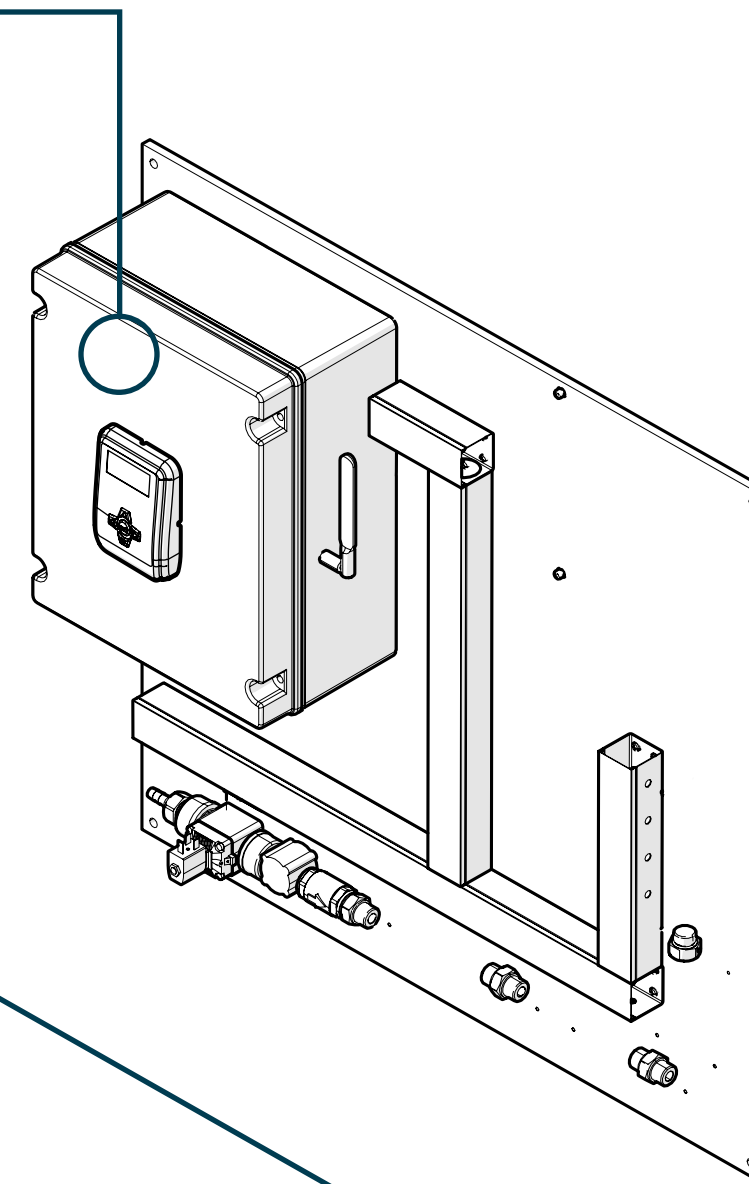

# Multiplex 1 Unit Spares

Control Cabinet	
Part Desc.	Part No.
Green switch 30x22mm 250VAC (Replacement)	SR00100076
Rodman mini-Buzzer 24VDC (Replacement)	SR00100078
Set of Yellow push button (MP1 Replacement)	SR00100079
RJ45 pass-through connector (EATON) Replacement	SR00100077
MW Power Supply 4.5A 24VDC 108W (Replacement)	SR00100080
TRS relay 24VDC 1 contact (Replacement for MP1)	SR00100068
IDPN breaker 1P+N C 6A (Replacement)	SR00100033
Weintek Expansion module 24 I- 16 O (Replacement)	SR00100034
Wifi antenna dual band and cable (Replacement)	SR00500005
Fuse holder connector set (Replacement)	SR00100025S
Raspberry compute module on motherboard with flash replacement set	SB00100000S
1m Grey UTP cable C-5E (Replacement)	SR00100035

Tubing	
Part Desc.	Part No.
EVA Tube 10 x 16 (50mtr)	SC00900005
New Internal elbow PP for MP1 (Replacement)	SP007BW0122

Flow Meter	
Part Desc.	Part No.
YF-S201 Flow meter (Replacement)	SR00300004
Amita Check valve 1/2" (Replacement)	SR00400007
Set of PP Reduction Fitting G1/2M-G1/2M	SR00900013

Pumps	
Part Desc.	Part No.
Brightlogic pump replacement set for MP1 units	SR50300004

Valves	
Part Desc.	Part No.
Block of 4 Electric Valves 1/2" (Replacement)	SR50300007
Block of 6 Electric Valves 1/2" (Replacement)	SR50300006
Set of 4 PVDF Barbs 3/8 T10	SP007BW0008S
Set of PVDF Caps 1/2" (2 units)	SP007BW0040
Set of 5 Connector for Electric Block Valves 24 VAC/DC 3mts	SR01300000S
Electric Valve (Replacement 9052)	SR50300008
Base Electric block 1/2" for 4 Valves (Base Block Replacement)	SR50300013
Base Electric block 1/2" for 6 Valves (Base Block Replacement)	SR50300014
PTFE Seat of Electric Actuator (Plug Closure)	SR50300011
Green Switch 30x22 mm 250 VAC (Replacement)	SR00100076
Black PP barb 1/2"-T10 (Replacement)	SP007BW0064
6228 Burkert EV(Replacement)	SR00300003