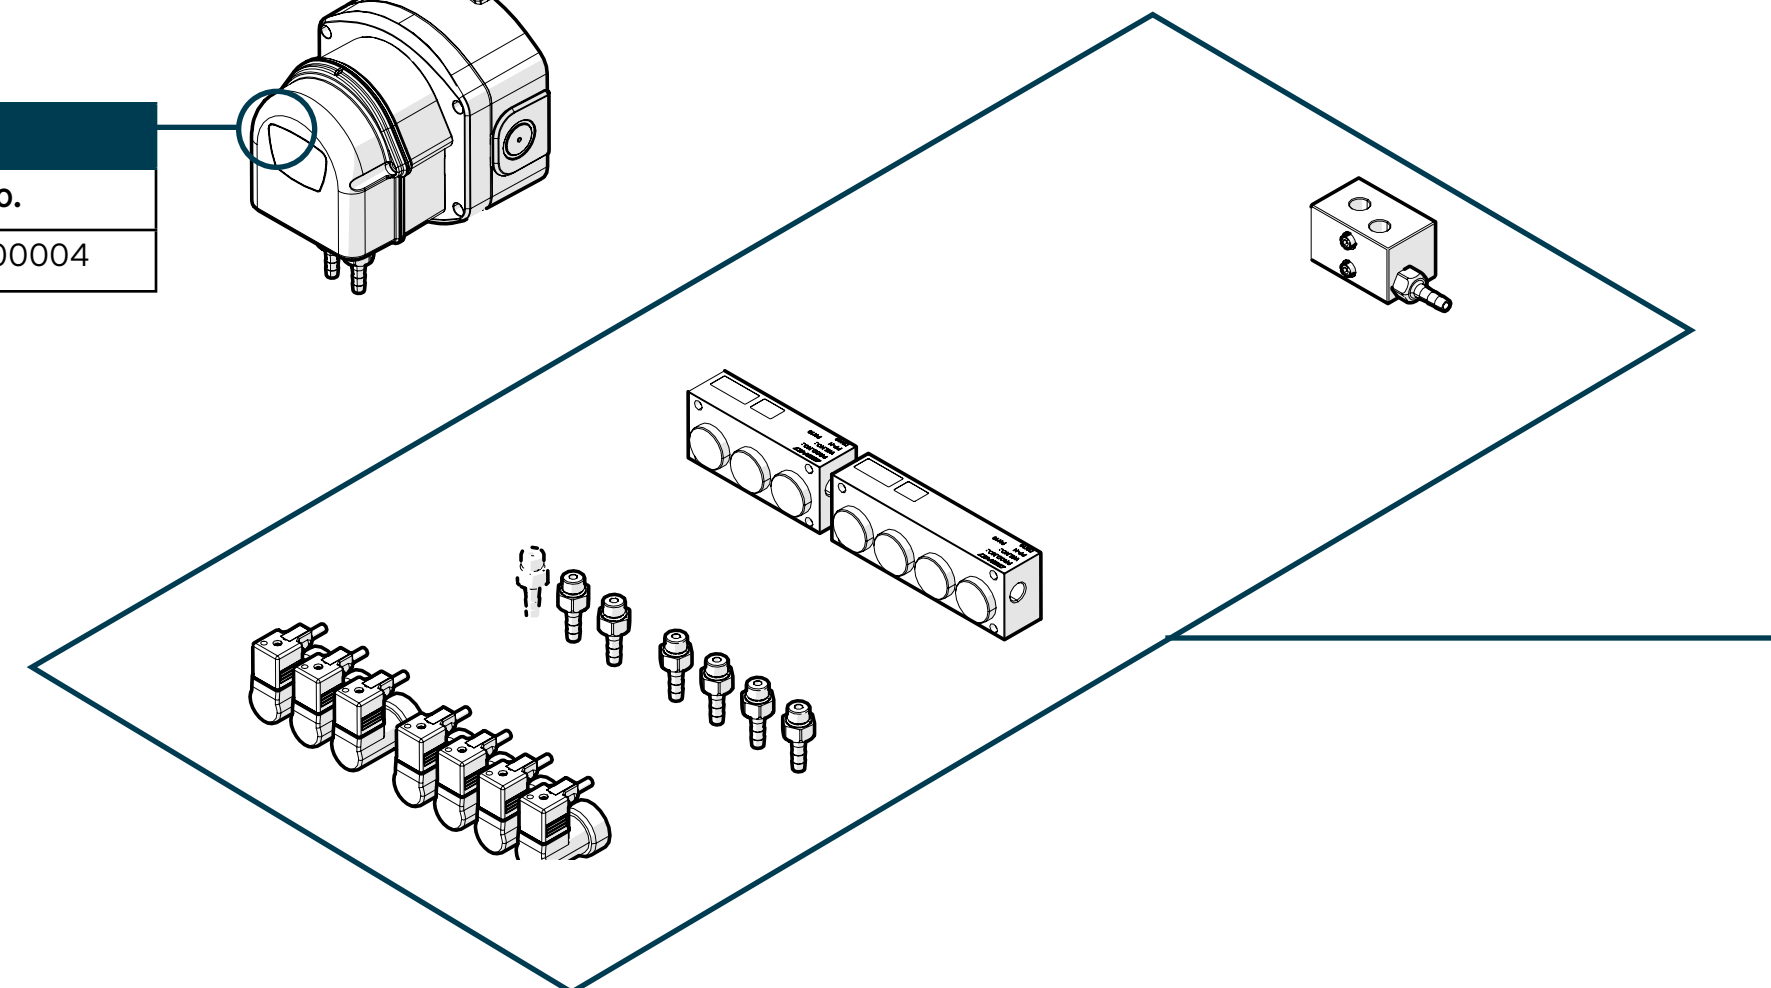

Flow Meter	
Part Desc.	Part No.
PNP Hall effect flow sensor SE30	SR00300002
Paddle wheel for flow meter SE30	SR00300001
Set for the SE30 Flow meter base	SP007BW0007S

Tubing	
Part Desc.	Part No.
EVA Tube 10 x 16 (50mtr)	SC00900005
PP Internal elbow symmetric (Replacement)	SP007BW0010

Pumps	
Part Desc.	Part No.
Brightlogic pump replacement set for MP1 units	SR50300004