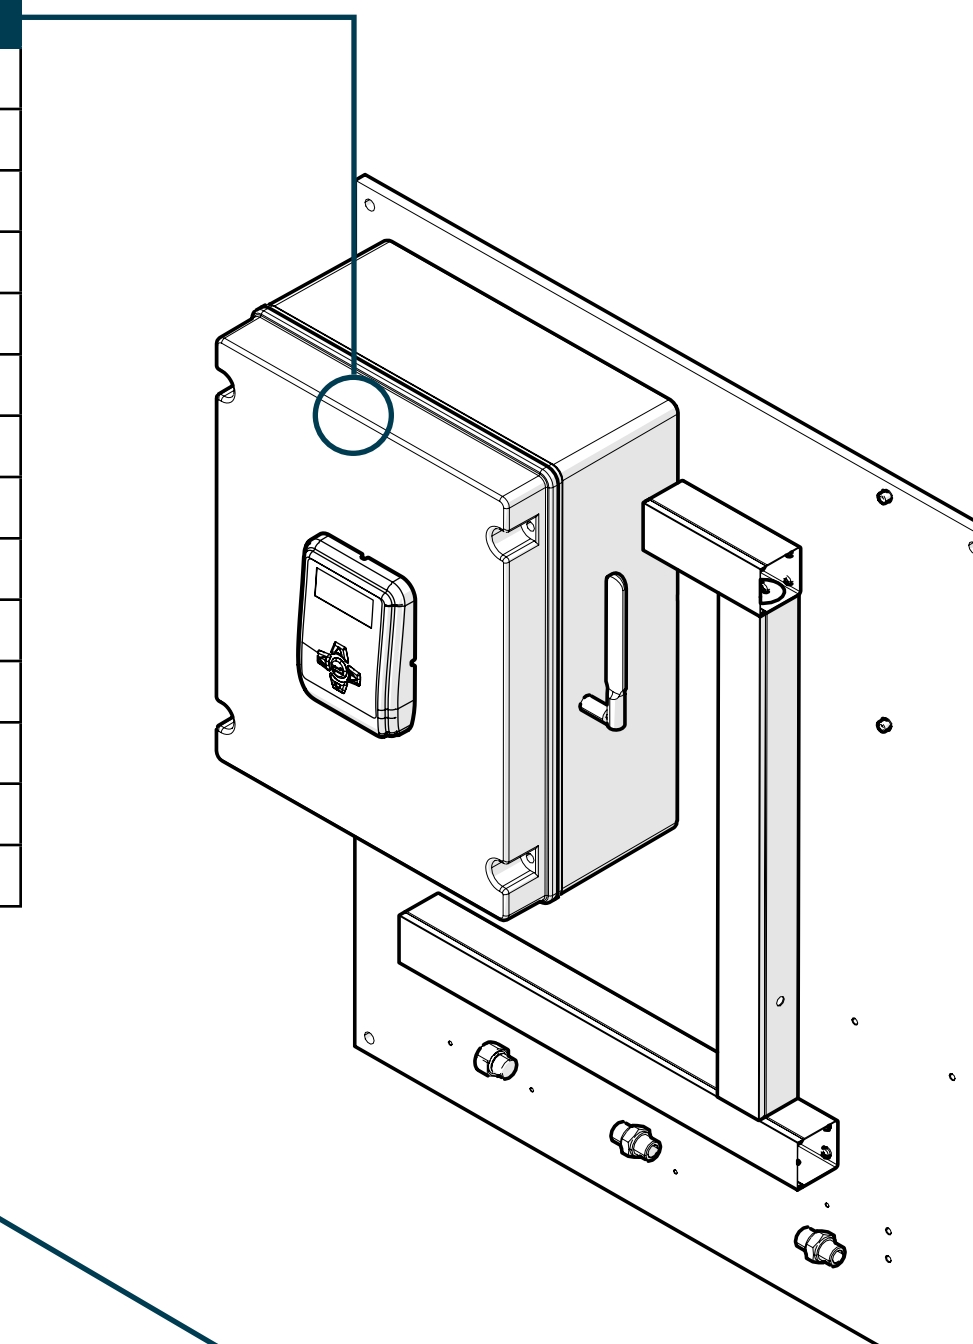

Tubing	
Part Desc.	Part No.
EVA Tube 10 x 16 (50mtr)	SC00900005
New Internal elbow PP for MP1 (Replacement)	SP007BW0122

Flow Meter	
Part Desc.	Part No.
YF-S201 Flow meter (Replacement)	SR00300004
Amita Check valve 1/2" (Replacement)	SR00400007
Set of PP Reduction Fitting G1/2M-G1/2M	SR00900013

Pumps	
Part Desc.	Part No.
Brightlogic pump replacement set for MP1 units	SR50300004

Valves	
Part Desc.	Part No.
Block of 4 Electric Valves 1/2" (Replacement)	SR50300007
Block of 6 Electric Valves 1/2" (Replacement)	SR50300006
Set of 4 PVDF Barbs 3/8 T10	SP007BW0008S
Set of PVDF Caps 1/2" (2 units)	SP007BW0040
Set of 5 Connector for Electric Block Valves 24 VAC/DC 3mts	SR01300000S
Electric Valve (Replacement 9052)	SR50300008
Base Electric block 1/2" for 4 Valves (Base Block Replacement)	SR50300013
Base Electric block 1/2" for 6 Valves (Base Block Replacement)	SR50300014
PTFE Seat of Electric Actuator (Plug Closure)	SR50300011
Green Switch 30x22 mm 250 VAC (Replacement)	SR00100076
Black PP barb 1/2"-T10 (Replacement)	SP007BW0064
6228 Burkert EV(Replacement)	SR00300003

Flow Meter	
Part Desc.	Part No.
PNP Hall effect flow sensor SE30	SR00300002
Paddle wheel for flow meter SE30	SR00300001
Set for the SE30 Flow meter base	SP007BW0007S

Tubing	
Part Desc.	Part No.
EVA Tube 10 x 16 (50mtr)	SC00900005
PP Internal elbow symmetric (Replacement)	SP007BW0010